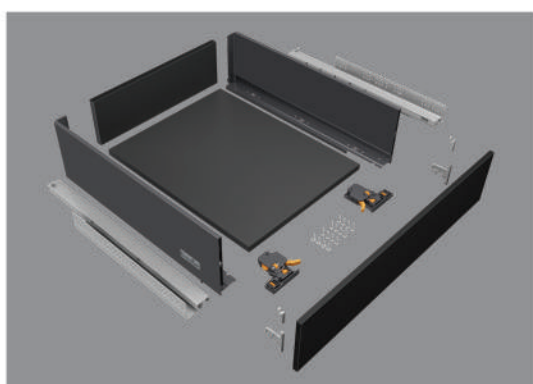

Slender S-122mm

Standard Drawer

Height
122 mm

Depth
12, 14, 16, 18,
20 & 22 inch

- ✦ 08 mm Razor-Thin panels for drawers with high degree of stability.
- ✦ Available in 08 different finishes.
- ✦ Available in two different weight carrying capacities 40 Kg & 60 Kg.
- ✦ Build to last : 55,000 cycles of enduring performance.
- ✦ These standard drawers can be used to accommodate small bowls, plates and other small & medium height utensils.

Slender S-152mm

Standard Drawer

Height
152 mm

Depth
12, 14, 16, 18,
20 & 22 inch

- ✦ 08 mm Razor-Thin panels for drawers with high degree of stability.
- ✦ Available in 08 different finishes.
- ✦ Available in two different weight carrying capacities 40 Kg & 60 Kg.
- ✦ Build to last : 55,000 cycles of enduring performance.
- ✦ These standard slim intermediate height drawers for medium size kitchen utensils & groceries.

Slender S-202mm

Standard Drawer

Height
202 mm

Depth
12, 14, 16, 18,
20 & 22 inch

- ✦ 08 mm Razor-Thin panels for drawers with high degree of stability.
- ✦ Available in 08 different finishes.
- ✦ Available in two different weight carrying capacities 40 Kg & 60 Kg.
- ✦ Build to last : 55,000 cycles of enduring performance.
- ✦ These standard slim high-closed side drawers for thali plate, big container & jars.