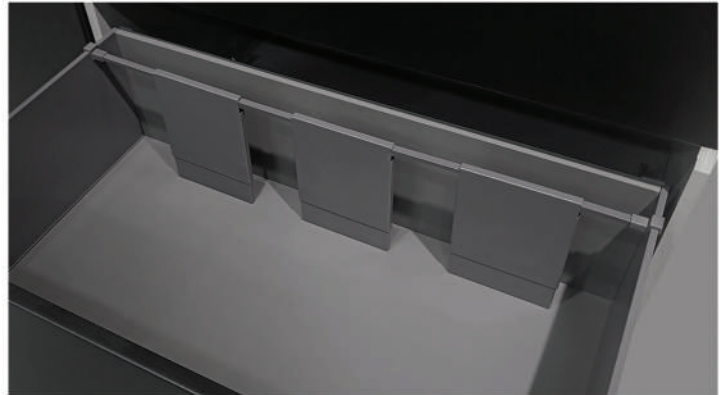

Size : W-270 mm x D-470, 520 mm x H-70 mm

Chopping Board Vertical

Slim divider organizer that stores chopping boards and other heighted utensils conveniently. It compliments with any heighted drawer and can be placed as per convenience.

Size : W-190 mm x D-470, 520 mm x H-118 mm

Chopping Board Horizontal

This elegant organizer is perfect for storage of your chopping boards. Keep your everyday chopping boards upright and secure.

Size : W-Upto 1000 mm x D-50 mm x H-170 to 290 mm

Lid Holder

A stylish organized storage solution for pan lids. It is perfect for mounting on cupboard doors and inside deep drawers. Organise lids with ease.

Size : W-310, 510 mm x D-50 mm x H-50 mm

Saucer Holder