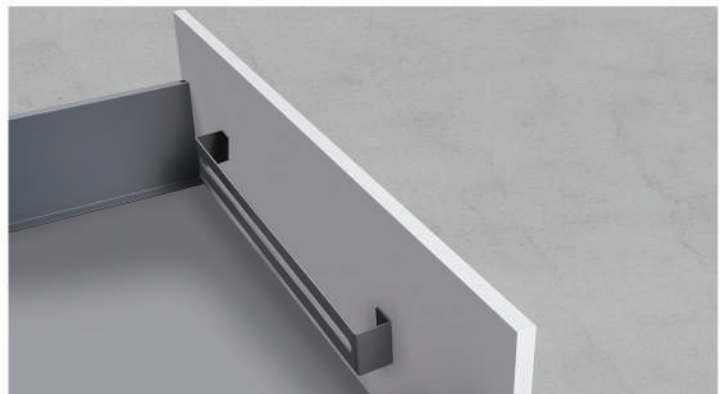

Size : W-190 mm x D-470, 520 mm x H-118 mm

Chopping Board Horizontal

This elegant organizer is perfect for storage of your chopping boards. Keep your everyday chopping boards upright and secure.

Size : W-Upto 1000 mm x D-50 mm x H-170 to 290 mm

Lid Holder

A stylish organized storage solution for pan lids. It is perfect for mounting on cupboard doors and inside deep drawers. Organise lids with ease.

Size : W-310, 510 mm x D-50 mm x H-50 mm

Saucer Holder