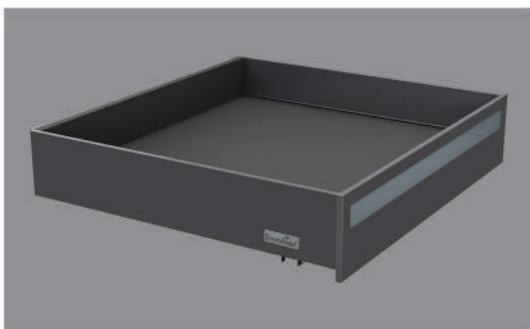

Slender Front Panel IN 3G-152mm

3 Side Glass Inner Drawer

Height

IN 3G-152 mm

Length

600 & 1000 mm

- ✦ Slender front glass panel for glass drawer 3G-152 mm.
- ✦ Available length 600 mm & 1000 mm.
- ✦ 08 mm Razor-Thin panels for drawers with high degree of stability.
- ✦ Available in 08 different finishes.
- ✦ Standard drawers weight carrying capacities 40 Kg & 60 Kg.
- ✦ **Front glass panel for glass drawer with depth : 18, 20 & 22 inch.**

Slender Front Panel IN 3G-202mm

3 Side Glass Inner Drawer

Evershine[®]
SLENDER
RAZOR-THIN DRAWERS

Height	Length
IN 3G-202 mm	600 & 1000 mm

- ✦ Slender front glass panel for glass drawer 3G-202 mm.
- ✦ Available length 600 mm & 1000 mm.
- ✦ 08 mm Razor-Thin panels for drawers with high degree of stability.
- ✦ Available in 08 different finishes.
- ✦ Standard drawers weight carrying capacities 40 Kg & 60 Kg.
- ✦ **Front glass panel for glass drawer with depth : 18, 20 & 22 inch.**

Front Glass Panel
IN 3G-202 mm

Slender Front Panel IN 1G-94mm

Front Glass Inner Drawer

Height

IN 1G-94 mm

Length

600 & 1000 mm

- ❖ Slender front glass inner drawer panel for standard drawer 1G-94 mm.
- ❖ Available length 600 mm & 1000 mm.
- ❖ 08 mm Razor-Thin panels for drawers with high degree of stability.
- ❖ Available in 08 different finishes.
- ❖ Standard drawers weight carrying capacities 40 Kg & 60 Kg.
- ❖ **Front glass panel for all standard drawers with depth : 12, 14, 16, 18, 20 & 22 inch.**