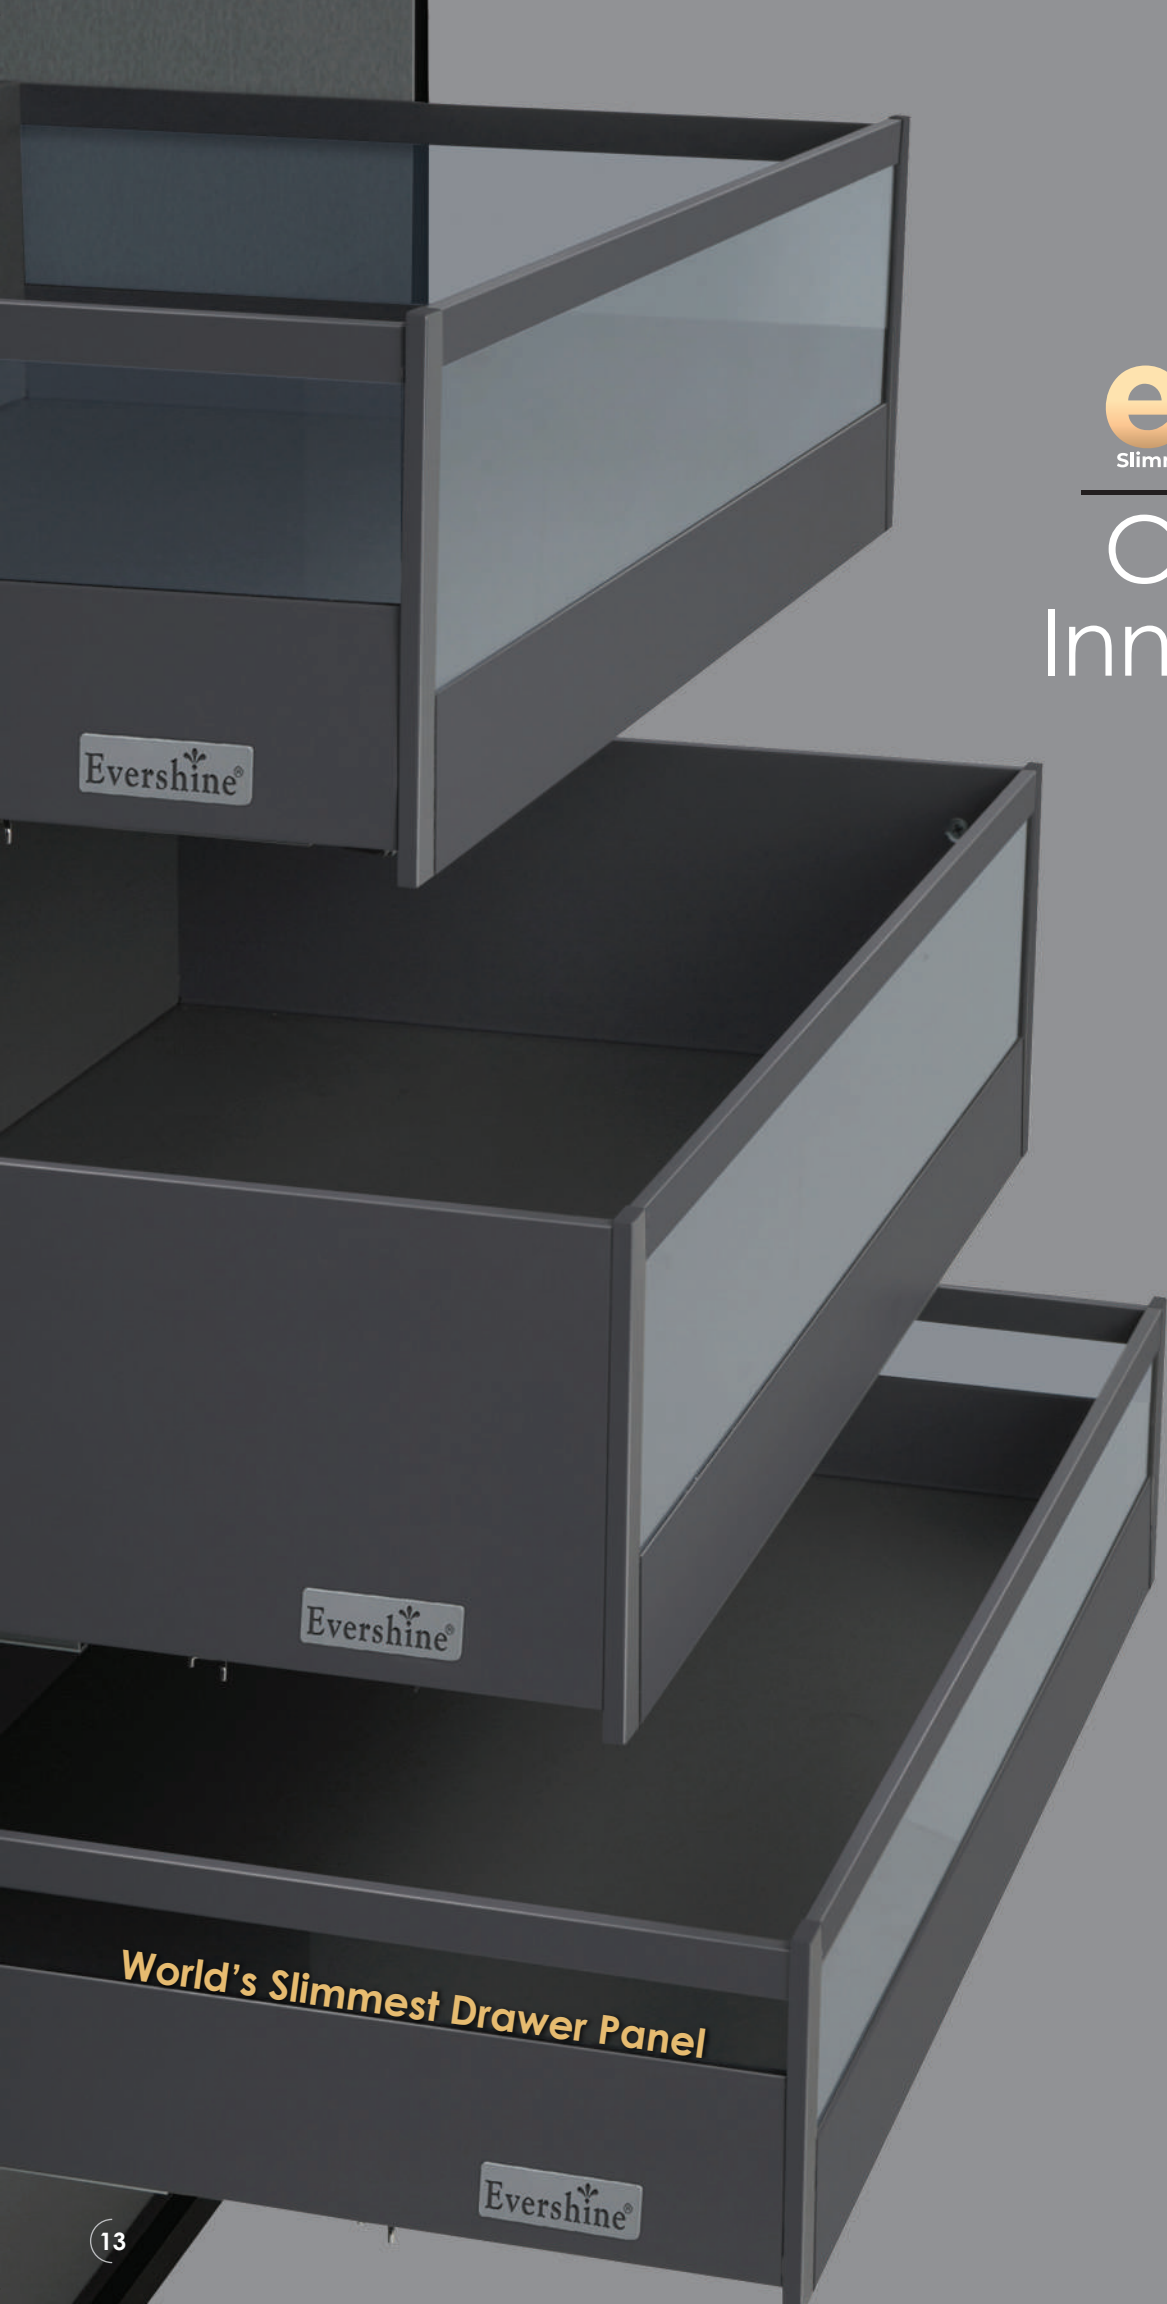

Slender G-202mm

Glass Drawer

Height
G-202 mm

Depth
18, 20 & 22 inch

- + 2 side glass drawers with combination of premium quality metal panels for an exclusive look.
- + 08 mm Razor-Thin panels for drawers with high degree of stability.
- + Available in 08 different finishes.
- + Available in two different weight carrying capacities 40 Kg & 60 Kg.
- + Build to last : 55,000 cycles of enduring performance.
- + These 2 sides glass drawers for storage of full heights bottles, jars & containers.