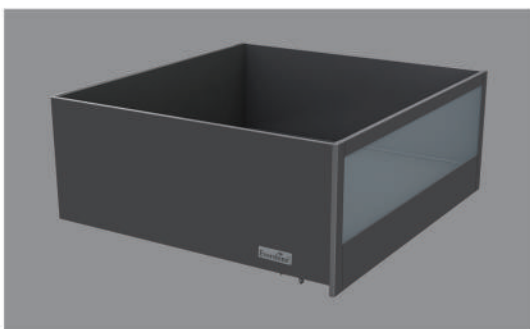

Front Glass Panel
IN 3G-202 mm

Slender Front Panel IN 1G-94mm

Front Glass Inner Drawer

Height

IN 1G-94 mm

Length

600 & 1000 mm

- ❖ Slender front glass inner drawer panel for standard drawer 1G-94 mm.
- ❖ Available length 600 mm & 1000 mm.
- ❖ 08 mm Razor-Thin panels for drawers with high degree of stability.
- ❖ Available in 08 different finishes.
- ❖ Standard drawers weight carrying capacities 40 Kg & 60 Kg.
- ❖ **Front glass panel for all standard drawers with depth : 12, 14, 16, 18, 20 & 22 inch.**

Slender Front Panel IN 1G-152mm

Front Glass Inner Drawer

Evershine[®]
SLENDER
RAZOR-THIN DRAWERS

Height
1G-152 mm

Length
600 & 1000 mm

Front Glass Panel
IN 1G-152 mm

- ❖ Slender front glass inner drawer panel for standard drawer 1G-152 mm.
- ❖ Available length 600 mm & 1000 mm.
- ❖ 08 mm Razor-Thin panels for drawers with high degree of stability.
- ❖ Available in 08 different finishes.
- ❖ Standard drawers weight carrying capacities 40 Kg & 60 Kg.
- ❖ **Front glass panel for all standard drawers with depth : 12, 14, 16, 18, 20 & 22 inch.**

Slender Front Panel IN 1G-202mm

Front Glass Inner Drawer

Height	Length
IN 1G-202 mm	600 & 1000 mm

- ❖ Slender front glass inner drawer panel for standard drawer 1G-202 mm.
- ❖ Available length 600 mm & 1000 mm.
- ❖ 08 mm Razor-Thin panels for drawers with high degree of stability.
- ❖ Available in 08 different finishes.
- ❖ Standard drawers weight carrying capacities 40 Kg & 60 Kg.
- ❖ **Front glass panel for all standard drawers with depth : 12, 14, 16, 18, 20 & 22 inch.**

+

•

+

•

S Organizer

Expandable Cutlery Tray

Front Glass Inner Drawer

Expandable upto 100 mm (300 to 400)