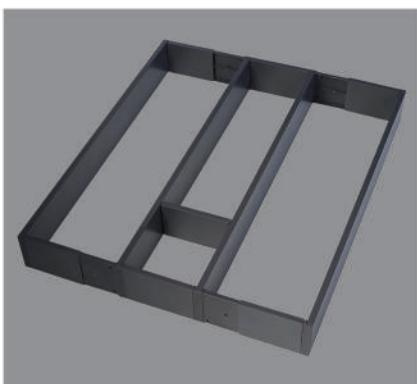

Slender Front Panel IN 1G-202mm

Front Glass Inner Drawer

Height	Length
IN 1G-202 mm	600 & 1000 mm

- ❖ Slender front glass inner drawer panel for standard drawer 1G-202 mm.
- ❖ Available length 600 mm & 1000 mm.
- ❖ 08 mm Razor-Thin panels for drawers with high degree of stability.
- ❖ Available in 08 different finishes.
- ❖ Standard drawers weight carrying capacities 40 Kg & 60 Kg.
- ❖ **Front glass panel for all standard drawers with depth : 12, 14, 16, 18, 20 & 22 inch.**

+

•

+

•

S Organizer

Expandable Cutlery Tray

Front Glass Inner Drawer

Expandable upto 100 mm (300 to 400)

Expandable upto 100 mm (420 to 520)

- ♣ Systematic storage for kitchen cutlery.
- ♣ Sizes in mm :
W-300 to 400 x D-420,470,520 x H-60
- ♣ Sizes in mm :
W-420 to 520 x D-420,470,520 x H-60
- ♣ Available in 8 Finishes.

Minimum 300mm

Maximum 400mm

Minimum 420mm

Maximum 520mm

Spoon Tray

Stacked compartments for systematic storage of spoons, knives & forks.

Size : W-115 mm x D-420, 470, 520 mm x H-70 mm

Spice Bottle Rack