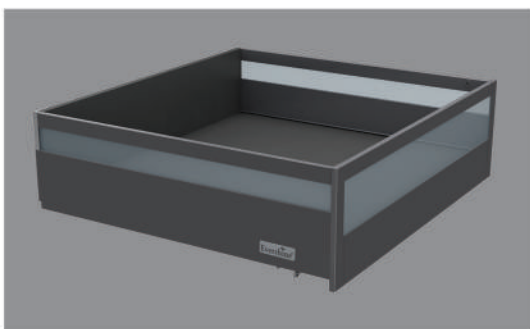

Front Panel IN S-94 mm

Height

IN S-94 mm

Length

600 & 1000 mm

- ✦ Slender front panel for standard drawer S-94 mm.
- ✦ Available length 600 mm & 1000 mm.
- ✦ 08 mm Razor-Thin panels for drawers with high degree of stability.
- ✦ Available in 08 different finishes.
- ✦ Standard drawers weight carrying capacities 40 Kg & 60 Kg.
- ✦ **Front panel for all standard drawers with depth : 12, 14, 16, 18, 20 & 22 inch.**

Slender Front Panel IN S-122mm

Standard Inner Drawer

Front Panel IN S-122 mm

Height
IN S-122 mm

Length
600 & 1000 mm

- ✦ Slender front panel for standard drawer S-122 mm.
- ✦ Available length 600 mm & 1000 mm.
- ✦ 08 mm Razor-Thin panels for drawers with high degree of stability.
- ✦ Available in 08 different finishes.
- ✦ Standard drawers weight carrying capacities 40 Kg & 60 Kg.
- ✦ **Front panel for all standard drawers with depth : 12, 14, 16, 18, 20 & 22 inch.**

Slender Front Panel IN S-152mm

Standard Inner Drawer

Evershine[®]
SLENDER
RAZOR-THIN DRAWERS

Front Panel IN S-152 mm

<u>Height</u>	<u>Length</u>
IN S-152 mm	600 & 1000 mm

- ✦ Slender front panel for standard drawer S-152 mm.
- ✦ Available length 600 mm & 1000 mm.
- ✦ 08 mm Razor-Thin panels for drawers with high degree of stability.
- ✦ Available in 08 different finishes.
- ✦ Standard drawers weight carrying capacities 40 Kg & 60 Kg.
- ✦ **Front panel for all standard drawers with depth : 12, 14, 16, 18, 20 & 22 inch.**

Slender Front Panel IN 3G-152mm

3 Side Glass Inner Drawer

Height

IN 3G-152 mm

Length

600 & 1000 mm

- ✦ Slender front glass panel for glass drawer 3G-152 mm.
- ✦ Available length 600 mm & 1000 mm.
- ✦ 08 mm Razor-Thin panels for drawers with high degree of stability.
- ✦ Available in 08 different finishes.
- ✦ Standard drawers weight carrying capacities 40 Kg & 60 Kg.
- ✦ **Front glass panel for glass drawer with depth : 18, 20 & 22 inch.**