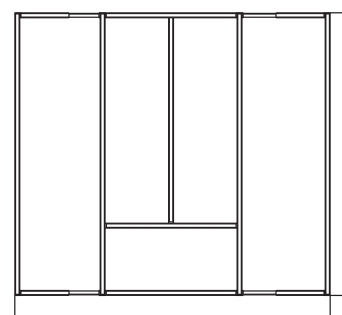

+

•

+

•

S Organizer

Expandable Cutlery Tray

Front Glass Inner Drawer

Expandable upto 100 mm (300 to 400)

Expandable upto 100 mm (420 to 520)

- ♣ Systematic storage for kitchen cutlery.
- ♣ Sizes in mm :
W-300 to 400 x D-420,470,520 x H-60
- ♣ Sizes in mm :
W-420 to 520 x D-420,470,520 x H-60
- ♣ Available in 8 Finishes.

Minimum 300mm

Maximum 400mm

Minimum 420mm

Maximum 520mm

Spoon Tray

Stacked compartments for systematic storage of spoons, knives & forks.

Size : W-115 mm x D-420, 470, 520 mm x H-70 mm

Spice Bottle Rack

Individual compartments for different spices bottles. Bottles included with the rack.

Size : W-115 mm x D-420, 470, 520 mm x H-90 mm

Spice Bottle Tray

Individual compartments for different spices bottles. Easy to handle & can store all spices in one tray. Bottles included with the tray.