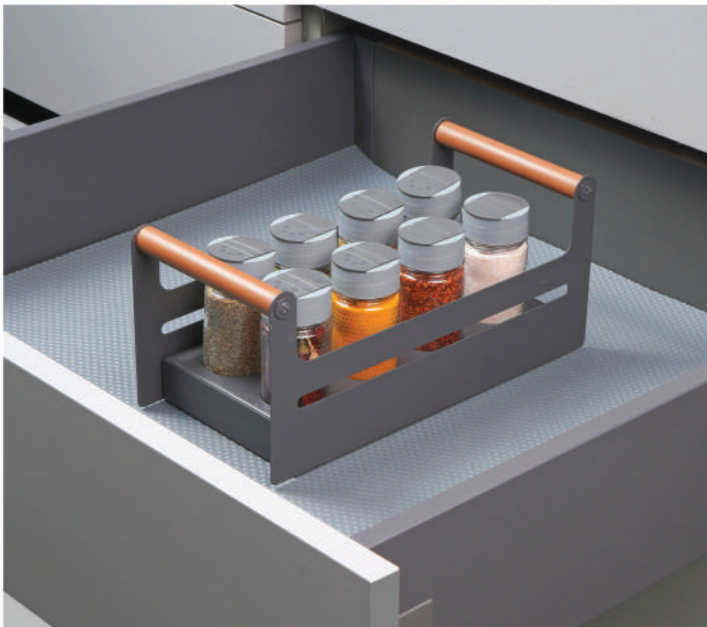

Minimum 300mm

Maximum 400mm

Minimum 420mm

Maximum 520mm

Spoon Tray

Stacked compartments for systematic storage of spoons, knives & forks.

Size : W-115 mm x D-420, 470, 520 mm x H-70 mm

Spice Bottle Rack

Individual compartments for different spices bottles. Bottles included with the rack.

Size : W-115 mm x D-420, 470, 520 mm x H-90 mm

Spice Bottle Tray

Individual compartments for different spices bottles. Easy to handle & can store all spices in one tray. Bottles included with the tray.