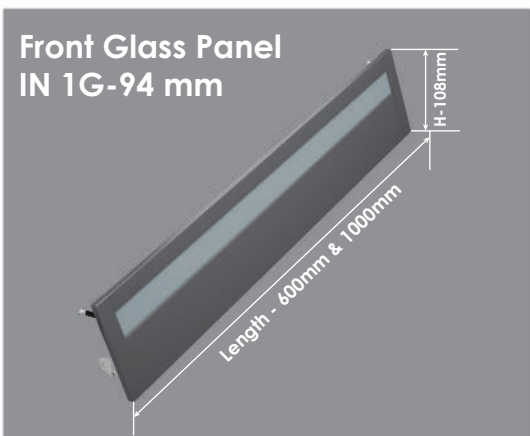

Slender Front Panel IN 3G-152mm

3 Side Glass Inner Drawer

Height

IN 3G-152 mm

Length

600 & 1000 mm

- ✦ Slender front glass panel for glass drawer 3G-152 mm.
- ✦ Available length 600 mm & 1000 mm.
- ✦ 08 mm Razor-Thin panels for drawers with high degree of stability.
- ✦ Available in 08 different finishes.
- ✦ Standard drawers weight carrying capacities 40 Kg & 60 Kg.
- ✦ **Front glass panel for glass drawer with depth : 18, 20 & 22 inch.**

Slender Front Panel IN 3G-202mm

3 Side Glass Inner Drawer

Evershine[®]
SLENDER
RAZOR-THIN DRAWERS

Height	Length
IN 3G-202 mm	600 & 1000 mm

- ✦ Slender front glass panel for glass drawer 3G-202 mm.
- ✦ Available length 600 mm & 1000 mm.
- ✦ 08 mm Razor-Thin panels for drawers with high degree of stability.
- ✦ Available in 08 different finishes.
- ✦ Standard drawers weight carrying capacities 40 Kg & 60 Kg.
- ✦ **Front glass panel for glass drawer with depth : 18, 20 & 22 inch.**

Front Glass Panel
IN 3G-202 mm

Slender Front Panel IN 1G-94mm

Front Glass Inner Drawer

Height

IN 1G-94 mm

Length

600 & 1000 mm

- ❖ Slender front glass inner drawer panel for standard drawer 1G-94 mm.
- ❖ Available length 600 mm & 1000 mm.
- ❖ 08 mm Razor-Thin panels for drawers with high degree of stability.
- ❖ Available in 08 different finishes.
- ❖ Standard drawers weight carrying capacities 40 Kg & 60 Kg.
- ❖ **Front glass panel for all standard drawers with depth : 12, 14, 16, 18, 20 & 22 inch.**