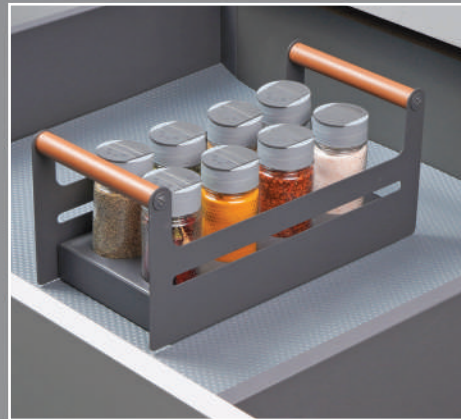

EVENTS

22-28

**Slimkit
Organizers**