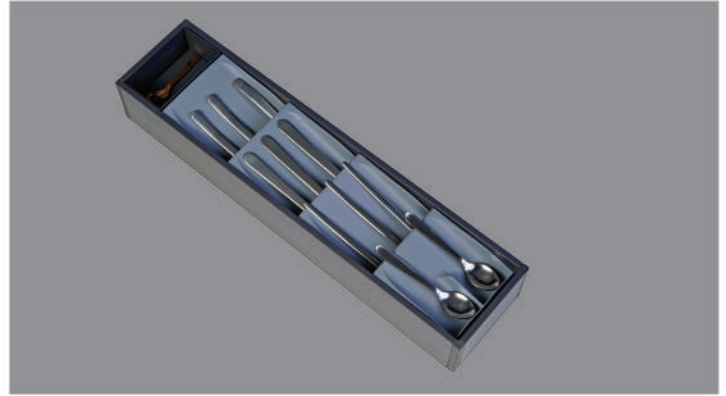

Minimum 300mm

Maximum 400mm

Minimum 420mm

Maximum 520mm

Spoon Tray

Stacked compartments for systematic storage of spoons, knives & forks.

Size : W-115 mm x D-420, 470, 520 mm x H-70 mm

Spice Bottle Rack

Individual compartments for different spices bottles. Bottles included with the rack.

Size : W-115 mm x D-420, 470, 520 mm x H-90 mm

Spice Bottle Tray

Individual compartments for different spices bottles. Easy to handle & can store all spices in one tray. Bottles included with the tray.