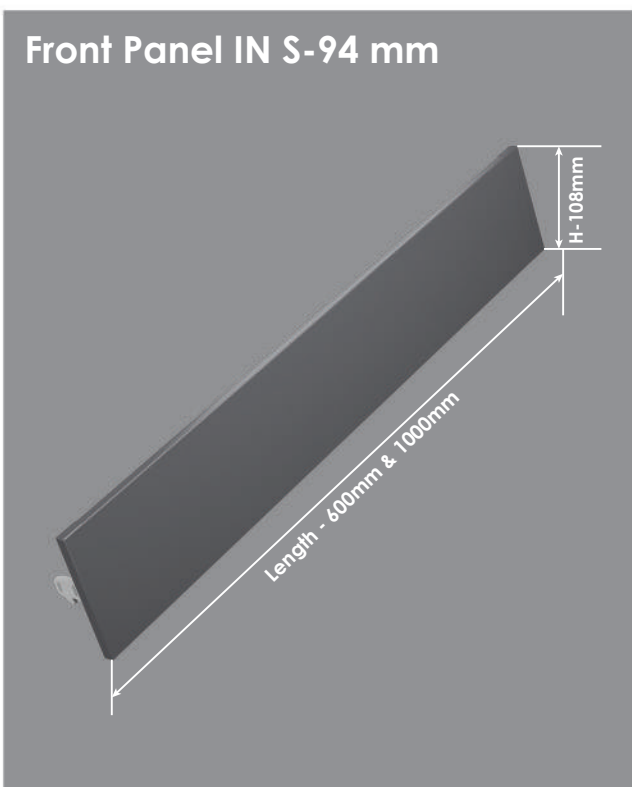

Slender G-202mm

Glass Drawer

Height
G-202 mm

Depth
18, 20 & 22 inch

- + 2 side glass drawers with combination of premium quality metal panels for an exclusive look.
- + 08 mm Razor-Thin panels for drawers with high degree of stability.
- + Available in 08 different finishes.
- + Available in two different weight carrying capacities 40 Kg & 60 Kg.
- + Build to last : 55,000 cycles of enduring performance.
- + These 2 sides glass drawers for storage of full heights bottles, jars & containers.

eight^{mm}
Slimmest Drawer Panel

Crafted
Innovation

Evershine®

Evershine®

World's Slimmest Drawer Panel

Evershine®

Slender Front Panel IN S-94mm

Standard Inner Drawer

Front Panel IN S-94 mm

Height

IN S-94 mm

Length

600 & 1000 mm

- ✦ Slender front panel for standard drawer S-94 mm.
- ✦ Available length 600 mm & 1000 mm.
- ✦ 08 mm Razor-Thin panels for drawers with high degree of stability.
- ✦ Available in 08 different finishes.
- ✦ Standard drawers weight carrying capacities 40 Kg & 60 Kg.
- ✦ **Front panel for all standard drawers with depth : 12, 14, 16, 18, 20 & 22 inch.**

Slender Front Panel IN S-122mm

Standard Inner Drawer

Front Panel IN S-122 mm

Height
IN S-122 mm

Length
600 & 1000 mm

- ✦ Slender front panel for standard drawer S-122 mm.
- ✦ Available length 600 mm & 1000 mm.
- ✦ 08 mm Razor-Thin panels for drawers with high degree of stability.
- ✦ Available in 08 different finishes.
- ✦ Standard drawers weight carrying capacities 40 Kg & 60 Kg.
- ✦ **Front panel for all standard drawers with depth : 12, 14, 16, 18, 20 & 22 inch.**