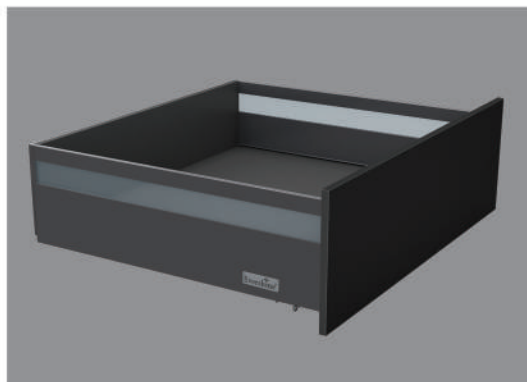

Slender S-252mm

Standard Drawer

Height
252 mm

Depth
18, 20 & 22 inch

- ✦ 08 mm Razor-Thin panels for drawers with high degree of stability.
- ✦ Available in 08 different finishes.
- ✦ Available in two different weight carrying capacities 40 Kg & 60 Kg.
- ✦ Build to last : 55,000 cycles of enduring performance.
- ✦ These standard slim very high-closed side drawers for large containers, large utensils & jars.

Slender S-292mm

Standard Drawer

Evershine[®]
SLENDER
RAZOR-THIN DRAWERS

Height
292 mm

Depth
18, 20 & 22 inch

- ✦ 08 mm Razor-Thin panels for drawers with high degree of stability.
- ✦ Available in 08 different finishes.
- ✦ Available in two different weight carrying capacities 40 Kg & 60 Kg.
- ✦ Build to last : 55,000 cycles of enduring performance.
- ✦ These standard slim extra high-closed side drawers for extra large utensils, jars, chopping boards, pans & lids.

Slender G-152mm

Glass Drawer

Height
G-152 mm

Depth
18, 20 & 22 inch

- ✦ 2 side glass drawers with combination of premium quality metal panels for an exclusive look.
- ✦ 08 mm Razor-Thin panels for drawers with high degree of stability.
- ✦ Available in 08 different finishes.
- ✦ Available in two different weight carrying capacities 40 Kg & 60 Kg.
- ✦ Build to last : 55,000 cycles of enduring performance.
- ✦ These 2 sides glass drawers for storage of medium heights bottles, jars & containers.