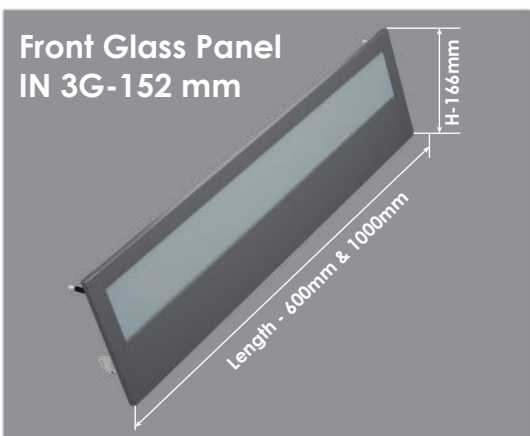

Slender Front Panel IN S-122mm

Standard Inner Drawer

Front Panel IN S-122 mm

Height
IN S-122 mm

Length
600 & 1000 mm

- ✦ Slender front panel for standard drawer S-122 mm.
- ✦ Available length 600 mm & 1000 mm.
- ✦ 08 mm Razor-Thin panels for drawers with high degree of stability.
- ✦ Available in 08 different finishes.
- ✦ Standard drawers weight carrying capacities 40 Kg & 60 Kg.
- ✦ **Front panel for all standard drawers with depth : 12, 14, 16, 18, 20 & 22 inch.**

Slender Front Panel IN S-152mm

Standard Inner Drawer

Evershine[®]
SLENDER
RAZOR-THIN DRAWERS

Front Panel IN S-152 mm

<u>Height</u>	<u>Length</u>
IN S-152 mm	600 & 1000 mm

- ✦ Slender front panel for standard drawer S-152 mm.
- ✦ Available length 600 mm & 1000 mm.
- ✦ 08 mm Razor-Thin panels for drawers with high degree of stability.
- ✦ Available in 08 different finishes.
- ✦ Standard drawers weight carrying capacities 40 Kg & 60 Kg.
- ✦ **Front panel for all standard drawers with depth : 12, 14, 16, 18, 20 & 22 inch.**

Slender Front Panel IN 3G-152mm

3 Side Glass Inner Drawer

Height

IN 3G-152 mm

Length

600 & 1000 mm

- ✦ Slender front glass panel for glass drawer 3G-152 mm.
- ✦ Available length 600 mm & 1000 mm.
- ✦ 08 mm Razor-Thin panels for drawers with high degree of stability.
- ✦ Available in 08 different finishes.
- ✦ Standard drawers weight carrying capacities 40 Kg & 60 Kg.
- ✦ **Front glass panel for glass drawer with depth : 18, 20 & 22 inch.**

Slender Front Panel IN 3G-202mm

3 Side Glass Inner Drawer

Evershine[®]
SLENDER
RAZOR-THIN DRAWERS

Height	Length
IN 3G-202 mm	600 & 1000 mm

- ✦ Slender front glass panel for glass drawer 3G-202 mm.
- ✦ Available length 600 mm & 1000 mm.
- ✦ 08 mm Razor-Thin panels for drawers with high degree of stability.
- ✦ Available in 08 different finishes.
- ✦ Standard drawers weight carrying capacities 40 Kg & 60 Kg.
- ✦ **Front glass panel for glass drawer with depth : 18, 20 & 22 inch.**