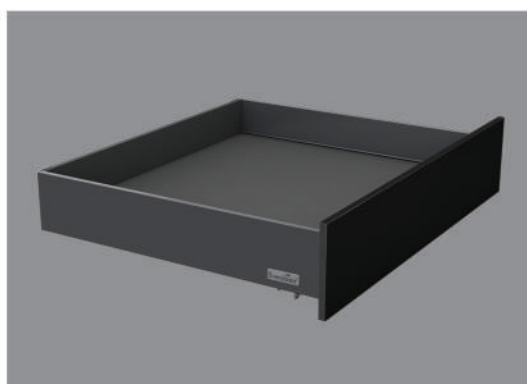

**Slimkit
Organizers**

17-18

**Slender Inner 3 Side
Glass Drawers**

19-21

**Slender Inner Front
Glass Drawers**

Slender S-94mm

Standard Drawer

Height
94 mm

Depth
12, 14, 16, 18,
20 & 22 inch

- ✦ 08 mm Razor-Thin panels for drawers with high degree of stability.
- ✦ Available in 08 different finishes.
- ✦ Available in two different weight carrying capacities 40 Kg & 60 Kg.
- ✦ Build to last : 55,000 cycles of enduring performance.
- ✦ These standard drawers can be used to accommodate small utensils and kitchen cutlery.

Slender S-122mm

Standard Drawer

Height
122 mm

Depth
12, 14, 16, 18,
20 & 22 inch

- ✦ 08 mm Razor-Thin panels for drawers with high degree of stability.
- ✦ Available in 08 different finishes.
- ✦ Available in two different weight carrying capacities 40 Kg & 60 Kg.
- ✦ Build to last : 55,000 cycles of enduring performance.
- ✦ These standard drawers can be used to accommodate small bowls, plates and other small & medium height utensils.

Slender S-152mm

Standard Drawer

Height
152 mm

Depth
12, 14, 16, 18,
20 & 22 inch

- ✦ 08 mm Razor-Thin panels for drawers with high degree of stability.
- ✦ Available in 08 different finishes.
- ✦ Available in two different weight carrying capacities 40 Kg & 60 Kg.
- ✦ Build to last : 55,000 cycles of enduring performance.
- ✦ These standard slim intermediate height drawers for medium size kitchen utensils & groceries.