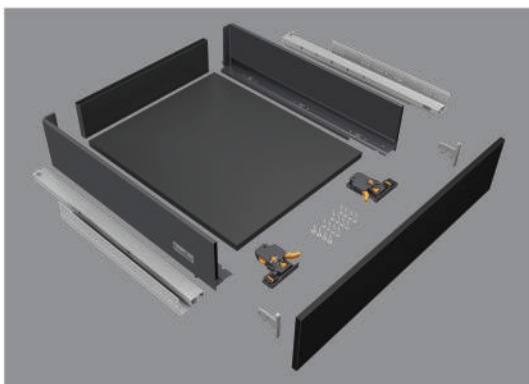

**Slimkit
Organizers**

17-18

**Slender Inner 3 Side
Glass Drawers**

19-21

**Slender Inner Front
Glass Drawers**

Slender S-94mm

Standard Drawer

Height
94 mm

Slender S-122mm

Standard Drawer

Height
122 mm

Depth
12, 14, 16, 18,
20 & 22 inch

- ✦ 08 mm Razor-Thin panels for drawers with high degree of stability.
- ✦ Available in 08 different finishes.
- ✦ Available in two different weight carrying capacities 40 Kg & 60 Kg.
- ✦ Build to last : 55,000 cycles of enduring performance.
- ✦ These standard drawers can be used to accommodate small bowls, plates and other small & medium height utensils.

Slender S-152mm

Standard Drawer

Height
152 mm

Depth
12, 14, 16, 18,
20 & 22 inch

- ✦ 08 mm Razor-Thin panels for drawers with high degree of stability.
- ✦ Available in 08 different finishes.
- ✦ Available in two different weight carrying capacities 40 Kg & 60 Kg.
- ✦ Build to last : 55,000 cycles of enduring performance.
- ✦ These standard slim intermediate height drawers for medium size kitchen utensils & groceries.

Size : W-190 mm x D-470, 520 mm x H-118 mm

Slimkit Box 2

A slim & elegant dividing system which beautifully organises & compliments your kitchen drawer. It has two loose and moveable boxes which makes it more convenient for storage.