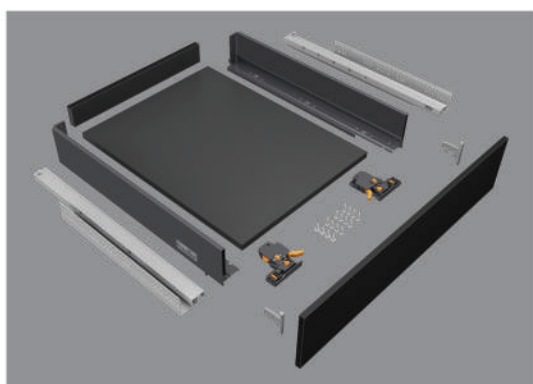

**Slimkit
Organizers**

17-18

**Slender Inner 3 Side
Glass Drawers**

19-21

**Slender Inner Front
Glass Drawers**

Slender S-94mm

Standard Drawer

Height
94 mm

Slender S-122mm

Standard Drawer

Height
122 mm

Depth
12, 14, 16, 18,
20 & 22 inch

- ✦ 08 mm Razor-Thin panels for drawers with high degree of stability.
- ✦ Available in 08 different finishes.
- ✦ Available in two different weight carrying capacities 40 Kg & 60 Kg.
- ✦ Build to last : 55,000 cycles of enduring performance.
- ✦ These standard drawers can be used to accommodate small bowls, plates and other small & medium height utensils.