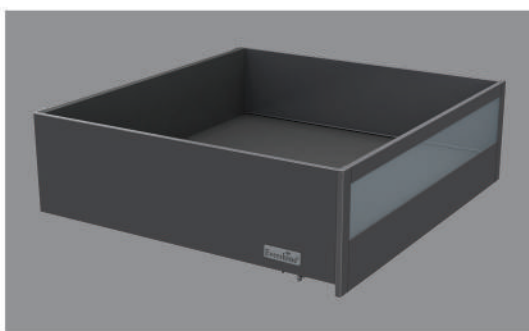

Front Glass Panel
IN 3G-202 mm

Slender Front Panel IN 1G-94mm

Front Glass Inner Drawer

Height

IN 1G-94 mm

Length

600 & 1000 mm

- ❖ Slender front glass inner drawer panel for standard drawer 1G-94 mm.
- ❖ Available length 600 mm & 1000 mm.
- ❖ 08 mm Razor-Thin panels for drawers with high degree of stability.
- ❖ Available in 08 different finishes.
- ❖ Standard drawers weight carrying capacities 40 Kg & 60 Kg.
- ❖ **Front glass panel for all standard drawers with depth : 12, 14, 16, 18, 20 & 22 inch.**

Slender Front Panel IN 1G-152mm

Front Glass Inner Drawer

Evershine[®]
SLENDER
RAZOR-THIN DRAWERS

Height
1G-152 mm

Length
600 & 1000 mm

Front Glass Panel
IN 1G-152 mm

- ❖ Slender front glass inner drawer panel for standard drawer 1G-152 mm.
- ❖ Available length 600 mm & 1000 mm.
- ❖ 08 mm Razor-Thin panels for drawers with high degree of stability.
- ❖ Available in 08 different finishes.
- ❖ Standard drawers weight carrying capacities 40 Kg & 60 Kg.
- ❖ **Front glass panel for all standard drawers with depth : 12, 14, 16, 18, 20 & 22 inch.**

Slender Front Panel IN 1G-202mm

Front Glass Inner Drawer

Height	Length
IN 1G-202 mm	600 & 1000 mm

- ❖ Slender front glass inner drawer panel for standard drawer 1G-202 mm.
- ❖ Available length 600 mm & 1000 mm.
- ❖ 08 mm Razor-Thin panels for drawers with high degree of stability.
- ❖ Available in 08 different finishes.
- ❖ Standard drawers weight carrying capacities 40 Kg & 60 Kg.
- ❖ **Front glass panel for all standard drawers with depth : 12, 14, 16, 18, 20 & 22 inch.**