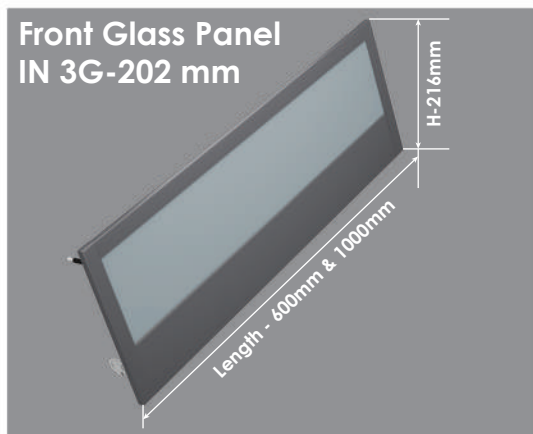

Slender Front Panel IN 3G-152mm

3 Side Glass Inner Drawer

Height

IN 3G-152 mm

Length

600 & 1000 mm

- ✦ Slender front glass panel for glass drawer 3G-152 mm.
- ✦ Available length 600 mm & 1000 mm.
- ✦ 08 mm Razor-Thin panels for drawers with high degree of stability.
- ✦ Available in 08 different finishes.
- ✦ Standard drawers weight carrying capacities 40 Kg & 60 Kg.
- ✦ **Front glass panel for glass drawer with depth : 18, 20 & 22 inch.**

Slender Front Panel IN 3G-202mm

3 Side Glass Inner Drawer

Evershine[®]
SLENDER
RAZOR-THIN DRAWERS

Height	Length
IN 3G-202 mm	600 & 1000 mm

- ✦ Slender front glass panel for glass drawer 3G-202 mm.
- ✦ Available length 600 mm & 1000 mm.
- ✦ 08 mm Razor-Thin panels for drawers with high degree of stability.
- ✦ Available in 08 different finishes.
- ✦ Standard drawers weight carrying capacities 40 Kg & 60 Kg.
- ✦ **Front glass panel for glass drawer with depth : 18, 20 & 22 inch.**

Front Glass Panel
IN 3G-202 mm

Slender Front Panel IN 1G-94mm

Front Glass Inner Drawer

Height

IN 1G-94 mm

Length

600 & 1000 mm

- ❖ Slender front glass inner drawer panel for standard drawer 1G-94 mm.
- ❖ Available length 600 mm & 1000 mm.
- ❖ 08 mm Razor-Thin panels for drawers with high degree of stability.
- ❖ Available in 08 different finishes.
- ❖ Standard drawers weight carrying capacities 40 Kg & 60 Kg.
- ❖ **Front glass panel for all standard drawers with depth : 12, 14, 16, 18, 20 & 22 inch.**