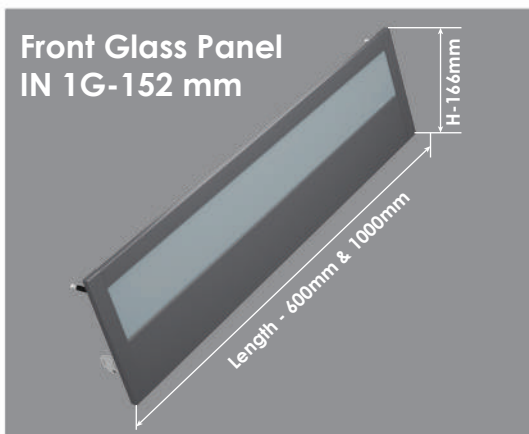

Front Glass Panel
IN 3G-202 mm

Slender Front Panel IN 1G-94mm

Front Glass Inner Drawer

Height

IN 1G-94 mm

Length

600 & 1000 mm

- ❖ Slender front glass inner drawer panel for standard drawer 1G-94 mm.
- ❖ Available length 600 mm & 1000 mm.
- ❖ 08 mm Razor-Thin panels for drawers with high degree of stability.
- ❖ Available in 08 different finishes.
- ❖ Standard drawers weight carrying capacities 40 Kg & 60 Kg.
- ❖ **Front glass panel for all standard drawers with depth : 12, 14, 16, 18, 20 & 22 inch.**

Slender Front Panel IN 1G-152mm

Front Glass Inner Drawer

Evershine[®]
SLENDER
RAZOR-THIN DRAWERS

Height
1G-152 mm

Length
600 & 1000 mm

Front Glass Panel
IN 1G-152 mm

- ❖ Slender front glass inner drawer panel for standard drawer 1G-152 mm.
- ❖ Available length 600 mm & 1000 mm.
- ❖ 08 mm Razor-Thin panels for drawers with high degree of stability.
- ❖ Available in 08 different finishes.
- ❖ Standard drawers weight carrying capacities 40 Kg & 60 Kg.
- ❖ **Front glass panel for all standard drawers with depth : 12, 14, 16, 18, 20 & 22 inch.**

Slender Front Panel IN 1G-202mm

Front Glass Inner Drawer

Height	Length
IN 1G-202 mm	600 & 1000 mm

- ❖ Slender front glass inner drawer panel for standard drawer 1G-202 mm.
- ❖ Available length 600 mm & 1000 mm.
- ❖ 08 mm Razor-Thin panels for drawers with high degree of stability.
- ❖ Available in 08 different finishes.
- ❖ Standard drawers weight carrying capacities 40 Kg & 60 Kg.
- ❖ **Front glass panel for all standard drawers with depth : 12, 14, 16, 18, 20 & 22 inch.**

+

•

+

•

S Organizer

Expandable Cutlery Tray

Front Glass Inner Drawer

Expandable upto 100 mm (300 to 400)