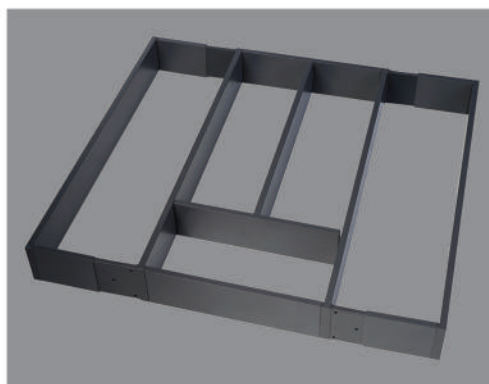

Slender Front Panel IN 1G-202mm

Front Glass Inner Drawer

Height	Length
IN 1G-202 mm	600 & 1000 mm

- ❖ Slender front glass inner drawer panel for standard drawer 1G-202 mm.
- ❖ Available length 600 mm & 1000 mm.
- ❖ 08 mm Razor-Thin panels for drawers with high degree of stability.
- ❖ Available in 08 different finishes.
- ❖ Standard drawers weight carrying capacities 40 Kg & 60 Kg.
- ❖ **Front glass panel for all standard drawers with depth : 12, 14, 16, 18, 20 & 22 inch.**

+

•

+

•

S Organizer

Expandable Cutlery Tray

Front Glass Inner Drawer

Expandable upto 100 mm (300 to 400)

Expandable upto 100 mm (420 to 520)

- ♣ Systematic storage for kitchen cutlery.
- ♣ Sizes in mm :
W-300 to 400 x D-420,470,520 x H-60
- ♣ Sizes in mm :
W-420 to 520 x D-420,470,520 x H-60
- ♣ Available in 8 Finishes.

Minimum 300mm

Maximum 400mm

Minimum 420mm

Maximum 520mm

Spoon Tray

Stacked compartments for systematic storage of spoons, knives & forks.

Size : W-115 mm x D-420, 470, 520 mm x H-70 mm

Spice Bottle Rack