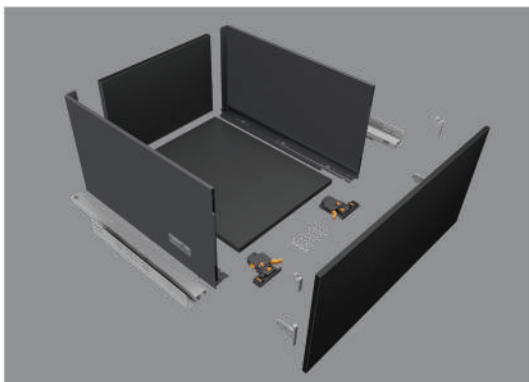

Slender S-202mm

Standard Drawer

Height
202 mm

Depth
12, 14, 16, 18,
20 & 22 inch

- ✦ 08 mm Razor-Thin panels for drawers with high degree of stability.
- ✦ Available in 08 different finishes.
- ✦ Available in two different weight carrying capacities 40 Kg & 60 Kg.
- ✦ Build to last : 55,000 cycles of enduring performance.
- ✦ These standard slim high-closed side drawers for thali plate, big container & jars.

Slender S-252mm

Standard Drawer

Height
252 mm

Depth
18, 20 & 22 inch

- ✦ 08 mm Razor-Thin panels for drawers with high degree of stability.
- ✦ Available in 08 different finishes.
- ✦ Available in two different weight carrying capacities 40 Kg & 60 Kg.
- ✦ Build to last : 55,000 cycles of enduring performance.
- ✦ These standard slim very high-closed side drawers for large containers, large utensils & jars.

Slender S-292mm

Standard Drawer

Evershine[®]
SLENDER
RAZOR-THIN DRAWERS

Height
292 mm

Depth
18, 20 & 22 inch

- ✦ 08 mm Razor-Thin panels for drawers with high degree of stability.
- ✦ Available in 08 different finishes.
- ✦ Available in two different weight carrying capacities 40 Kg & 60 Kg.
- ✦ Build to last : 55,000 cycles of enduring performance.
- ✦ These standard slim extra high-closed side drawers for extra large utensils, jars, chopping boards, pans & lids.