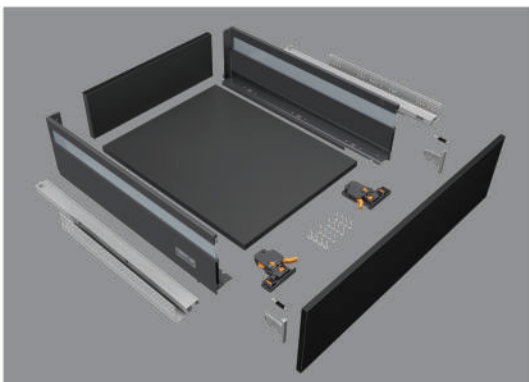

Slender S-252mm

Standard Drawer

Height
252 mm

Depth
18, 20 & 22 inch

- ✦ 08 mm Razor-Thin panels for drawers with high degree of stability.
- ✦ Available in 08 different finishes.
- ✦ Available in two different weight carrying capacities 40 Kg & 60 Kg.
- ✦ Build to last : 55,000 cycles of enduring performance.
- ✦ These standard slim very high-closed side drawers for large containers, large utensils & jars.

Slender S-292mm

Standard Drawer

Evershine[®]
SLENDER
RAZOR-THIN DRAWERS

Height
292 mm

Depth
18, 20 & 22 inch

- ✦ 08 mm Razor-Thin panels for drawers with high degree of stability.
- ✦ Available in 08 different finishes.
- ✦ Available in two different weight carrying capacities 40 Kg & 60 Kg.
- ✦ Build to last : 55,000 cycles of enduring performance.
- ✦ These standard slim extra high-closed side drawers for extra large utensils, jars, chopping boards, pans & lids.

Slender G-152mm

Glass Drawer

Height
G-152 mm

Depth
18, 20 & 22 inch

- ✦ 2 side glass drawers with combination of premium quality metal panels for an exclusive look.
- ✦ 08 mm Razor-Thin panels for drawers with high degree of stability.
- ✦ Available in 08 different finishes.
- ✦ Available in two different weight carrying capacities 40 Kg & 60 Kg.
- ✦ Build to last : 55,000 cycles of enduring performance.
- ✦ These 2 sides glass drawers for storage of medium heights bottles, jars & containers.