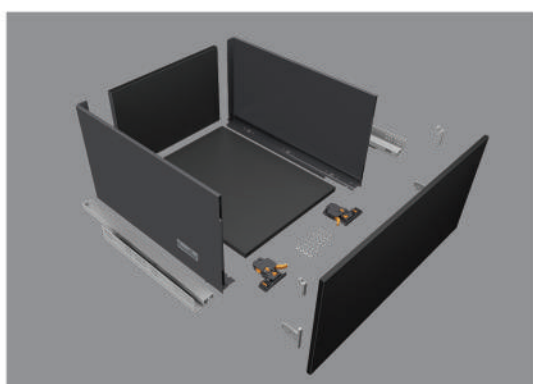

Slender S-152mm

Standard Drawer

Height
152 mm

Depth
12, 14, 16, 18,
20 & 22 inch

- ✦ 08 mm Razor-Thin panels for drawers with high degree of stability.
- ✦ Available in 08 different finishes.
- ✦ Available in two different weight carrying capacities 40 Kg & 60 Kg.
- ✦ Build to last : 55,000 cycles of enduring performance.
- ✦ These standard slim intermediate height drawers for medium size kitchen utensils & groceries.

Slender S-202mm

Standard Drawer

Height
202 mm

Depth
12, 14, 16, 18,
20 & 22 inch

- ✦ 08 mm Razor-Thin panels for drawers with high degree of stability.
- ✦ Available in 08 different finishes.
- ✦ Available in two different weight carrying capacities 40 Kg & 60 Kg.
- ✦ Build to last : 55,000 cycles of enduring performance.
- ✦ These standard slim high-closed side drawers for thali plate, big container & jars.

Slender S-252mm

Standard Drawer

Height
252 mm

Depth
18, 20 & 22 inch

- ✦ 08 mm Razor-Thin panels for drawers with high degree of stability.
- ✦ Available in 08 different finishes.
- ✦ Available in two different weight carrying capacities 40 Kg & 60 Kg.
- ✦ Build to last : 55,000 cycles of enduring performance.
- ✦ These standard slim very high-closed side drawers for large containers, large utensils & jars.