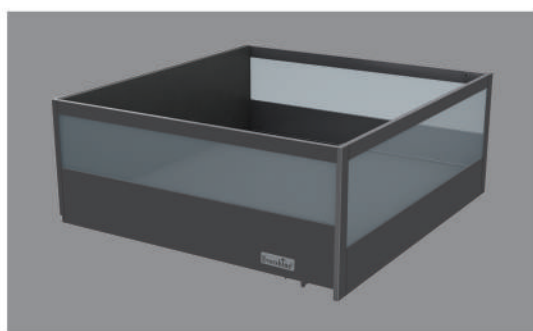

Slender Front Panel IN 3G-202mm

3 Side Glass Inner Drawer

Evershine®
SLENDER
RAZOR-THIN DRAWERS