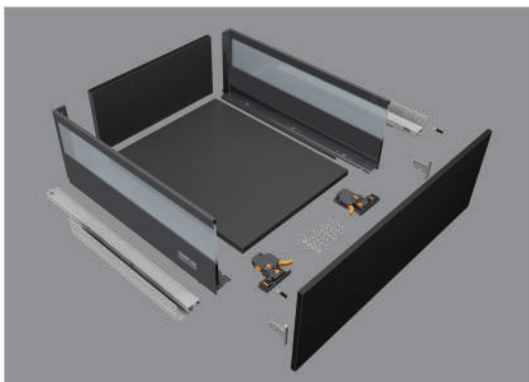

Slender G-202mm

Glass Drawer

Height
G-202 mm

Depth
18, 20 & 22 inch