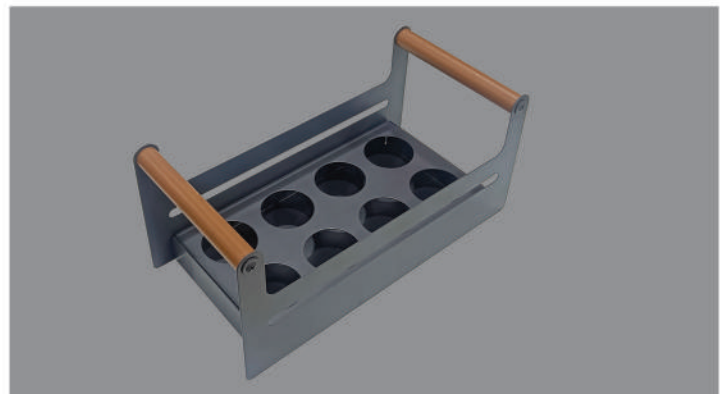

Spice Bottle Tray

Individual compartments for different spices bottles. Easy to handle & can store all spices in one tray. Bottles included with the tray.

Size : W-125 mm x D-270 mm x H-95 mm