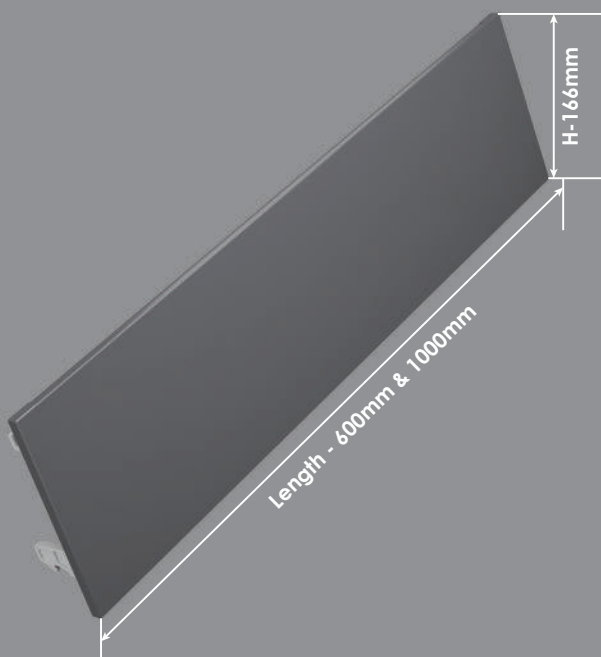

Front Panel IN S-94 mm

Height

IN S-94 mm

Length

600 & 1000 mm

- ✦ Slender front panel for standard drawer S-94 mm.
- ✦ Available length 600 mm & 1000 mm.
- ✦ 08 mm Razor-Thin panels for drawers with high degree of stability.
- ✦ Available in 08 different finishes.
- ✦ Standard drawers weight carrying capacities 40 Kg & 60 Kg.
- ✦ **Front panel for all standard drawers with depth : 12, 14, 16, 18, 20 & 22 inch.**

Slender Front Panel IN S-122mm

Standard Inner Drawer

Front Panel IN S-122 mm

Height
IN S-122 mm

Length
600 & 1000 mm

- ✦ Slender front panel for standard drawer S-122 mm.
- ✦ Available length 600 mm & 1000 mm.
- ✦ 08 mm Razor-Thin panels for drawers with high degree of stability.
- ✦ Available in 08 different finishes.
- ✦ Standard drawers weight carrying capacities 40 Kg & 60 Kg.
- ✦ **Front panel for all standard drawers with depth : 12, 14, 16, 18, 20 & 22 inch.**

Slender Front Panel IN S-152mm

Standard Inner Drawer

Evershine[®]
SLENDER
RAZOR-THIN DRAWERS

Front Panel IN S-152 mm

<u>Height</u>	<u>Length</u>
IN S-152 mm	600 & 1000 mm

- ✦ Slender front panel for standard drawer S-152 mm.
- ✦ Available length 600 mm & 1000 mm.
- ✦ 08 mm Razor-Thin panels for drawers with high degree of stability.
- ✦ Available in 08 different finishes.
- ✦ Standard drawers weight carrying capacities 40 Kg & 60 Kg.
- ✦ **Front panel for all standard drawers with depth : 12, 14, 16, 18, 20 & 22 inch.**

Slender Front Panel IN 3G-152mm

3 Side Glass Inner Drawer

Height

IN 3G-152 mm

Length

600 & 1000 mm

- ✦ Slender front glass panel for glass drawer 3G-152 mm.
- ✦ Available length 600 mm & 1000 mm.
- ✦ 08 mm Razor-Thin panels for drawers with high degree of stability.
- ✦ Available in 08 different finishes.
- ✦ Standard drawers weight carrying capacities 40 Kg & 60 Kg.
- ✦ **Front glass panel for glass drawer with depth : 18, 20 & 22 inch.**