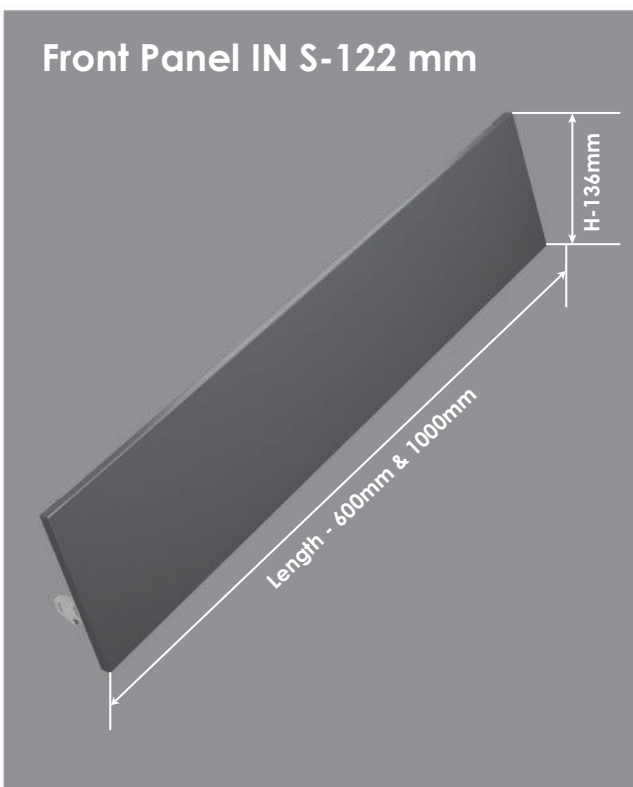

Front Panel IN S-94 mm

Height

IN S-94 mm

Length

600 & 1000 mm

- ✦ Slender front panel for standard drawer S-94 mm.
- ✦ Available length 600 mm & 1000 mm.
- ✦ 08 mm Razor-Thin panels for drawers with high degree of stability.
- ✦ Available in 08 different finishes.
- ✦ Standard drawers weight carrying capacities 40 Kg & 60 Kg.
- ✦ **Front panel for all standard drawers with depth : 12, 14, 16, 18, 20 & 22 inch.**

Slender Front Panel IN S-122mm

Standard Inner Drawer

Front Panel IN S-122 mm

Height
IN S-122 mm

Length
600 & 1000 mm

- ✦ Slender front panel for standard drawer S-122 mm.
- ✦ Available length 600 mm & 1000 mm.
- ✦ 08 mm Razor-Thin panels for drawers with high degree of stability.
- ✦ Available in 08 different finishes.
- ✦ Standard drawers weight carrying capacities 40 Kg & 60 Kg.
- ✦ **Front panel for all standard drawers with depth : 12, 14, 16, 18, 20 & 22 inch.**