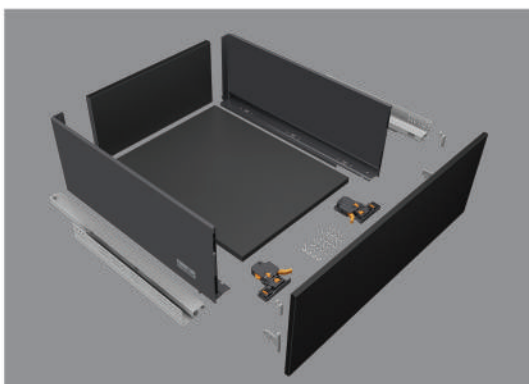

Slender S-122mm

Standard Drawer

Height
122 mm

Depth
12, 14, 16, 18,
20 & 22 inch

- ✦ 08 mm Razor-Thin panels for drawers with high degree of stability.
- ✦ Available in 08 different finishes.
- ✦ Available in two different weight carrying capacities 40 Kg & 60 Kg.
- ✦ Build to last : 55,000 cycles of enduring performance.
- ✦ These standard drawers can be used to accommodate small bowls, plates and other small & medium height utensils.

Slender S-152mm

Standard Drawer

Height
152 mm

Depth
12, 14, 16, 18,
20 & 22 inch

- ✦ 08 mm Razor-Thin panels for drawers with high degree of stability.
- ✦ Available in 08 different finishes.
- ✦ Available in two different weight carrying capacities 40 Kg & 60 Kg.
- ✦ Build to last : 55,000 cycles of enduring performance.
- ✦ These standard slim intermediate height drawers for medium size kitchen utensils & groceries.

Slender S-202mm

Standard Drawer

Height
202 mm

Depth
12, 14, 16, 18,
20 & 22 inch

- ✦ 08 mm Razor-Thin panels for drawers with high degree of stability.
- ✦ Available in 08 different finishes.
- ✦ Available in two different weight carrying capacities 40 Kg & 60 Kg.
- ✦ Build to last : 55,000 cycles of enduring performance.
- ✦ These standard slim high-closed side drawers for thali plate, big container & jars.

Slender S-252mm

Standard Drawer

Height
252 mm

Depth
18, 20 & 22 inch

- ✦ 08 mm Razor-Thin panels for drawers with high degree of stability.
- ✦ Available in 08 different finishes.
- ✦ Available in two different weight carrying capacities 40 Kg & 60 Kg.
- ✦ Build to last : 55,000 cycles of enduring performance.
- ✦ These standard slim very high-closed side drawers for large containers, large utensils & jars.